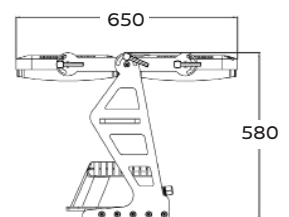

**CONTROL & PROGRAMMING** Control protocols: DMX, Master-Slave  
Display : 4 button LED Displayer  
Control channels: 4, 7, 11 CHs

**MOVEMENT** Pan: 540°  
Tilt: 270°

**ELECTRICAL** Input voltage: 100-240V/50-60Hz  
Power consumption: 1500 watts

**CONNECTIONS** DMX connections: IP DMX In/Out cables with 3 pin screw lock connectors  
Power connections: IP power In/Out cable, 3 pin screw lock connectors

**PHYSICAL** Dimensions: 650 x 580 x 670mm  
Net weight: 50 Kg  
Housing: Aluminum  
IP rating: 66

## Dimensions