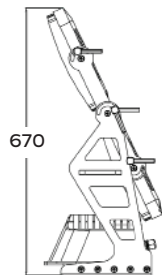

**CONTROL & PROGRAMMING** Control protocols: DMX, Master-Slave  
Display : 4 button LED Displayer  
Control channels: 4, 7, 11 CHs

**MOVEMENT** Pan: 540°  
Tilt: 270°

**ELECTRICAL** Input voltage: 100-240V/50-60Hz  
Power consumption: 1500 watts

**CONNECTIONS** DMX connections: IP DMX In/Out cables with 3 pin screw lock connectors  
Power connections: IP power In/Out cable, 3 pin screw lock connectors

**PHYSICAL** Dimensions: 650 x 580 x 670mm  
Net weight: 50 Kg  
Housing: Aluminum  
IP rating: 66

## Dimensions