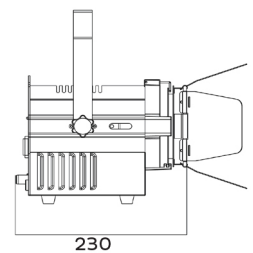

CONNECTIONS DMX Connections: 5 pin XLR In/Out male and female
Power connections: PowerCon In

PHYSICAL Dimensions: 230 x 156 x 279mm
Net weight: 2.2 Kg
Color: Black
Housing: Aluminum
IP rating: 20
Operating temperature: -5°C/45°C

Dimensions

Luminous Diagram