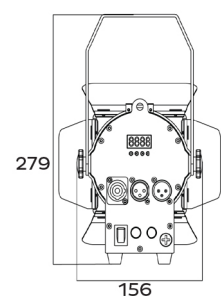

CONNECTIONS DMX Connections: 5 pin XLR In/Out male and female
Power connections: PowerCon In

PHYSICAL Dimensions: 230 x 156 x 279mm
Net weight: 2.2 Kg
Color: Black
Housing: Aluminum
IP rating: 20
Operating temperature: -5°C/45°C

Dimensions

Luminous Diagram