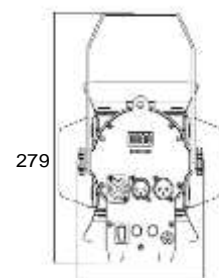

ELECTRICAL Input voltage: AC100-240V/50-60Hz

CONNECTIONS DMX Connections: 3 pin XLR In/Out male and female
 Power connections: PowerCon In

PHYSICAL Dimensions: 230 x 156 x 279mm
 Net weight: 1.7 Kg (barn door included)
 Color: Black; Housing: Aluminum
 IP Rating: 20; Operating temperature: -5°C/45°C

Dimensions

230

279

156

Luminous Diagram