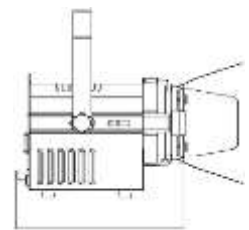

KEY FEATURES 5 Dimmer curves
 Strobe
 Video flicker free
 PMMA polymethyl methacrylate lens
 Barn doors included

CONTROL & PROGRAMMING Control protocols: Rotary, DMX, RDM
 Control channels: 1, 2, 3, 4 CHs

ELECTRICAL Input voltage: AC100-240V/50-60Hz

CONNECTIONS DMX Connections: 3 pin XLR In/Out male and female
 Power connections: PowerCon In

PHYSICAL Dimensions: 230 x 156 x 279mm
 Net weight: 1.7 Kg (barn door included)
 Color: Black; Housing: Aluminum
 IP Rating: 20; Operating temperature: -5°C/45°C

Dimensions

230

279

156

Luminous Diagram