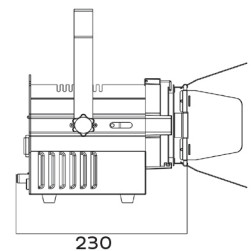

CONNECTIONS DMX Connections: 3 pin XLR In/Out male and female
Power connections: PowerCon In

PHYSICAL Dimensions: 230 x 156 x 279mm
Net weight: 1.7 Kg (barn door included)
Color: Black
Housing: Aluminum
IP rating: 20
Operating temperature: -5°C/45°C

Dimensions

Luminous Diagram