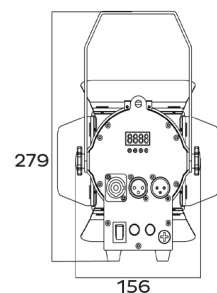

CONNECTIONS DMX Connections: 3 pin XLR In/Out male and female
Power connections: PowerCon In

PHYSICAL Dimensions: 230 x 156 x 279mm
Net weight: 1.7 Kg (barn door included)
Color: Black
Housing: Aluminum
IP rating: 20
Operating temperature: -5°C/45°C

Dimensions

Luminous Diagram