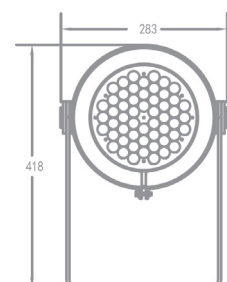

Whopper 154-W is a 54x3 watts Warm White high power LED exterior wash. It has an attractive and durable die-casting aluminum housing, built-in power supply and driver, and an independent heat dissipation system. It is equipped with adjustable glare shield, able to create an unparalleled lighting effect for the monuments, buildings, bridges and other architectural projects.

SOURCE Light source: 54x3 watts - Warm White
LED life expectancy: 50,000 Hrs
Peak Intensity: 146726cd (12°)

OPTICAL SYSTEM Optics: 12° (5°, 25°, 45°)
Light output: 37,000 Lux @2m @ 25°

CONTROL & PROGRAMMING Control Protocols: DMX
DMX control channels: 0-100%
Controllable sections: 1
Color: Warm White

ELECTRICAL Input Voltage: AC100-240V, 50/60Hz
Max Power: 170 W
Power Factor: > 0.9

CONNECTIONS Main connection: 3m cable(input only)
Data connection: 3m cable (input + output)

PHYSICAL Dimensions: 354x283x450mm
Net Weight: 11 kg
Color: Black / Off White
Housing: Die-cast aluminum
IP Rating: 66
Operation temperature: - 40°C~45°C (operating) /
- 20°C~45°C (startup)

Dimensions

Luminous Diagram