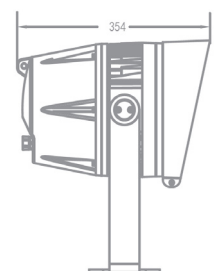

Whopper 154-W is a 54x3 watts Warm White high power LED exterior wash. It has an attractive and durable die-casting aluminum housing, built-in power supply and driver, and an independent heat dissipation system. It is equipped with adjustable glare shield, able to create an unparalleled lighting effect for the monuments, buildings, bridges and other architectural projects.

SOURCE Light source: 54x3 watts - Warm White
LED life expectancy: 50,000 Hrs
Peak Intensity: 146726cd (12°)

OPTICAL SYSTEM Optics: 12° (5°, 25°, 45°)
Light output: 37,000 Lux @2m @ 25°

CONTROL & PROGRAMMING Control Protocols: DMX
DMX control channels: 0-100%
Controllable sections: 1
Color: Warm White

ELECTRICAL Input Voltage: AC100-240V, 50/60Hz
Max Power: 170 W
Power Factor: > 0.9

CONNECTIONS Main connection: 3m cable(input only)
Data connection: 3m cable (input + output)

PHYSICAL Dimensions: 354x283x450mm
Net Weight: 11 kg
Color: Black / Off White
Housing: Die-cast aluminum
IP Rating: 66
Operation temperature: - 40°C~45°C (operating) /
- 20°C~45°C (startup)

Dimensions

Luminous Diagram