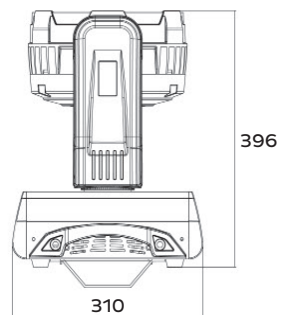

MOVEMENT Pan: 540 °
Tilt: 270 °
Resolution: 16 bit

ELECTRICAL Input voltage: 100-240V/50-60Hz
Power consumption: 650 watts

CONNECTIONS DMX connections: 3 pin and 5 pin XLR In/Out male and female
Power connections: PowerCon In/Out

PHYSICAL SPECIFICATIONS Dimensions: 410 X 310 X 396mm
Net weight: 16 Kg
Color: Black
Housing: Flame retardant plastic, aluminum cast
IP rating: 20
Operation temperature: 20°C/45°C

Dimensions

Luminous Diagram