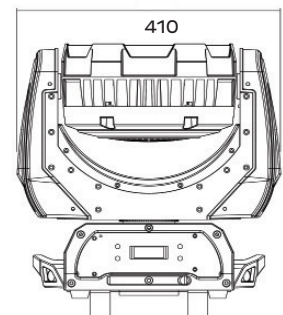

MOVEMENT Pan: 540 °
Tilt: 270 °
Resolution: 16 bit

ELECTRICAL Input voltage: 100-240V/50-60Hz
Power consumption: 650 watts

CONNECTIONS DMX connections: 3 pin and 5 pin XLR In/Out male and female
Power connections: PowerCon In/Out

PHYSICAL SPECIFICATIONS Dimensions: 410 X 310 X 396mm
Net weight: 16 Kg
Color: Black
Housing: Flame retardant plastic, aluminum cast
IP rating: 20
Operation temperature: 20°C/45°C

Dimensions

Luminous Diagram