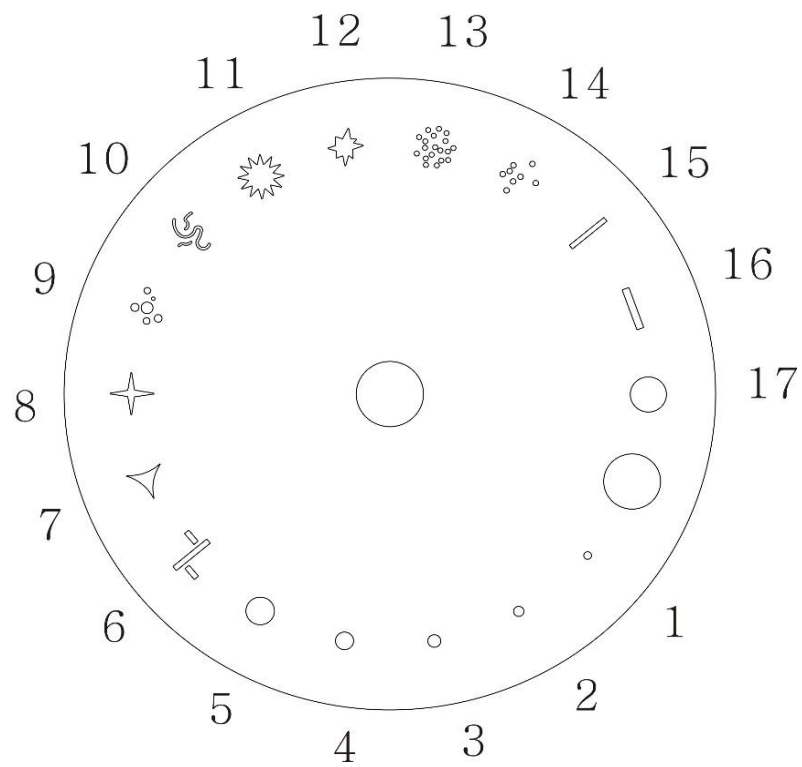

Static Gobo Wheel