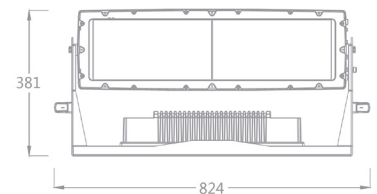

TITAN 136-C is a 36x15 watts Cool White high-power, LED city wash. It has a high light efficiency, illumination, performance and stability. With its strong build and IP 66 rating this fixture is ideal for towers, bridges, large venues, integrated commercial building and other outdoor architectural applications.

SOURCE Light source: 36x15 watts Cool White
LED life expectancy: 50,000 Hrs
Peak Intensity: 118800cd (14°)

OPTICAL SYSTEM Optics: 14°, 25°
Light output: 12000 Lux @10m @ 4°

CONTROL & PROGRAMMING Control Protocols: DMX, RDM
DMX control channels: 0-100% dimming
Controllable sections:
Color: Cool White

ELECTRICAL Input Voltage: AC100-240V, 50/60Hz
Max Power: 550 W
Power Factor: > 0.9

CONNECTIONS Power connection: 3m cable (input only)
Data connection: 3m cable (input + output)

PHYSICAL Dimensions: 824x252x381mm
Net Weight: 31.3 kg
Color: Off White (Gray, Black Optional)
Housing: Die-cast aluminum
IP Rating: 66
Operation temperature: - 40°C~45°C (operating) /
- 20°C~45°C (startup)

Dimensions

Luminous Diagram