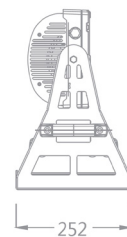

TITAN 136-C is a 36x15 watts Cool White high-power, LED city wash. It has a high light efficiency, illumination, performance and stability. With its strong build and IP 66 rating this fixture is ideal for towers, bridges, large venues, integrated commercial building and other outdoor architectural applications.

SOURCE Light source: 36x15 watts Cool White
LED life expectancy: 50,000 Hrs
Peak Intensity: 118800cd (14°)

OPTICAL SYSTEM Optics: 14°, 25°
Light output: 12000 Lux @10m @ 4°

CONTROL & PROGRAMMING Control Protocols: DMX, RDM
DMX control channels: 0-100% dimming
Controllable sections:
Color: Cool White

ELECTRICAL Input Voltage: AC100-240V, 50/60Hz
Max Power: 550 W
Power Factor: > 0.9

CONNECTIONS Power connection: 3m cable (input only)
Data connection: 3m cable (input + output)

PHYSICAL Dimensions: 824x252x381mm
Net Weight: 31.3 kg
Color: Off White (Gray, Black Optional)
Housing: Die-cast aluminum
IP Rating: 66
Operation temperature: - 40°C~45°C (operating) /
- 20°C~45°C (startup)

Dimensions

Luminous Diagram