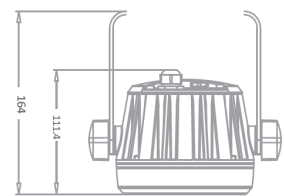

WHOPPER 401-RGBW is a 1x15 Watts multi-chip RGBW compact LED Exterior wash with intelligent DMX dimming technology. Integrated power and DMX signal cable and hand-in-hand wiring layout are designed for easy reliable installation.

SOURCE Light source: 1x15 watts multi-chip RGBW
LED life expectancy: 50,000 Hrs
Peak Intensity: 4250 cd(14°)

OPTICAL SYSTEM Optics: 14°
Light output: 1,500 Lux @2m @ 14°

CONTROL & PROGRAMMING Control Protocols: DMX, RDM
DMX control channels: 0-100%
Controllable sections: 1
Color Mixing: RGBW

ELECTRICAL Input Voltage: AC100~277V
Max Power: 20 w
Power Factor: > 0.9

CONNECTIONS Power connection: 3m cable (input only)
Data connection: 3m cable (input + output)

PHYSICAL Dimensions: 170x176x164mm
Net Weight: 1.7 kg
Color: Off -White (Optional: Gray, Black)
Housing: Die-cast aluminum
IP Rating: 66
Operation temperature: - 40°C~45°C (operating) / -
20°C~45°C

Dimensions

Luminous Diagram