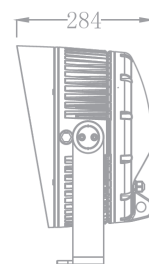

WHOPPER 424-RGBA is a 24x15 watts multi-chip RGBA high power LED Exterior wash. It has an advanced intelligent color management system to ensure the consistency of light color. It is equipped with adjustable glare shield, supporting RDM bi-directional feedback function. This fixture can provide real-time feedback for malfunction and working status, which reduces the troubleshooting and cost of maintenance. It is suitable for bridges, monuments, architectural facades, and other landscape applications.

SOURCE Light source: 24x15 watts multi-chip RGBA
LED life expectancy: 50,000 Hrs
Peak Intensity: 173025cd(14°)

OPTICAL SYSTEM Optics: 14°, 25°
Light output: 1,800 Lux @10m @ 14°

CONTROL & PROGRAMMING Control Protocols: DMX, RDM
DMX control channels: 0-100%
Controllable sections: 2
Color Mixing: RGBA

ELECTRICAL Input Voltage: AC 100~277 V
Max Power: 300 W
Power Factor: > 0.9

CONNECTIONS Power connection: 3m cable (input only)
Data connection: 3m cable (input + output)

PHYSICAL Dimensions: 423x284x443mm
Net Weight: 17.5 kg
Color: Off White (Optional: Gray, Black)
Housing: Die-cast aluminum
IP Rating: 66
Operation temperature: - 40°C~45°C (operating) /
- 20°C~45°C (startup)

Dimensions

Luminous Diagram