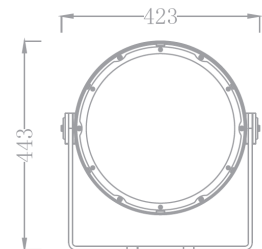

ELECTRICAL Input Voltage: AC 100~277 V
Max Power: 300 W
Power Factor: > 0.9

CONNECTIONS Power connection: 3m cable (input only)
Data connection: 3m cable (input + output)

PHYSICAL Dimensions: 423x284x443mm
Net Weight: 17.5 kg
Color: Off White (Optional: Gray, Black)
Housing: Die-cast aluminum
IP Rating: 66
Operation temperature: - 40°C~45°C (operating) /
- 20°C~45°C (startup)

Dimensions

Luminous Diagram