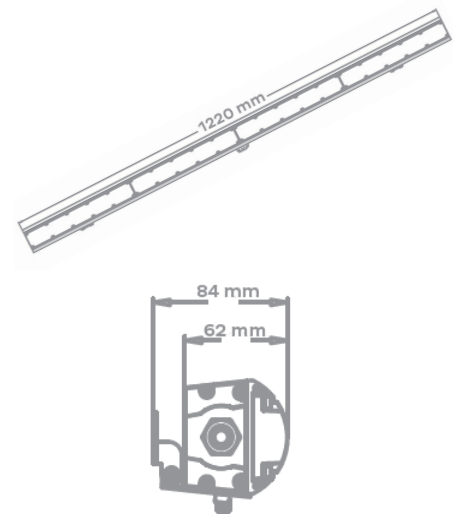

**ROD 148-C** is a seamless 48x3 watts Cool White LED linear Wash. It is a perfectly designed fixture with a length of 1220 millimeters, power supply and driver built-in lamp body, integrated power and DMX signal cable. Flexible lighting device for application in a variety of building structures.

**SOURCE** Light source: 48x3 watts Cool White  
LED life expectancy: 50,000 Hrs  
Peak Intensity: 54560 cd (15°)

**OPTICAL SYSTEM** Optics: 15° (25°, 30°, 60°, 15°x30°, 60°x15°)  
Light output: 14,000 Lux @2m @ 15°

**CONNECTIONS** Power connections: Integrated power and signal cable

**PHYSICAL** Dimensions: 1220x62x84mm  
Net Weight: 4.8 kg  
Color: Silver  
Housing: Die-cast aluminum  
IP Rating: 66  
Operation temperature: - 40°C~45°C (operating) /- 20°C~45°C (startup)

## Dimensions