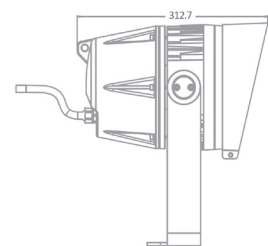

ELECTRICAL Input Voltage: AC100~277V
Max Power: 120 W
Power Factor: > 0.9

CONNECTIONS Power connection: 3m cable (input only)
Data connection: 3m cable (input + output)

PHYSICAL Dimensions: 315x242x390mm
Net Weight: 8.1 kg
Color: Off-white (Gray, Black Optional)
Housing: Die-cast aluminum
Special protection design for anti-thunder shock
IP Rating: 66
Operation temperature: - 40°C~45°C (operating) / -
20°C~45°C (startup)

Dimensions

Luminous Diagram