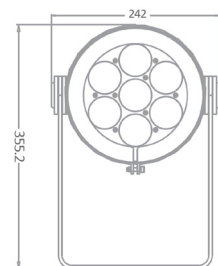

SOURCE Light source: 7x15 Watts multi-chip RGBL
LED life expectancy: 50,000 Hrs
Peak Intensity: 45000 cd (15°)

OPTICAL SYSTEM Optics: 15°
Light output: 12,000 Lux @2m @ 15°

CONTROL & PROGRAMMING Control Protocols: DMX, RDM
DMX control channels: 0-100%
Controllable sections: 2
Color Mixing: RGBL

ELECTRICAL Input Voltage: AC100~277V
Max Power: 120 W
Power Factor: > 0.9

CONNECTIONS Power connection: 3m cable (input only)
Data connection: 3m cable (input + output)

PHYSICAL Dimensions: 315x242x390mm
Net Weight: 8.1 kg
Color: Off-white (Gray, Black Optional)
Housing: Die-cast aluminum
Special protection design for anti-thunder shock
IP Rating: 66
Operation temperature: - 40°C~45°C (operating) / -
20°C~45°C (startup)

Dimensions

Luminous Diagram