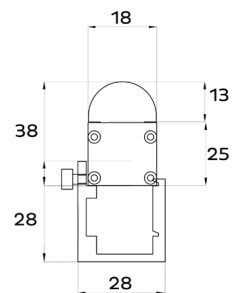

ELECTRICAL Input voltage: 24V
Power consumption: 10 watts

CONNECTIONS Power and data connection: 15cm 5 pin female and male connection
Cable entry: Bottom

PHYSICAL Dimensions: 1000 x 18 x 38mm (without bracket)
1000 x 28 x 56mm (with bracket)
Color: Silver
IP rating: 67
Operating temperature: -40°C/50°C

Dimensions

Connection