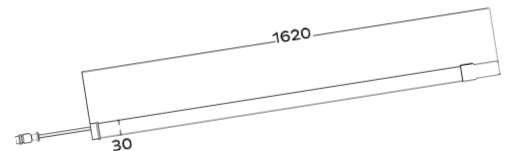

**PIXITUBE 24-IC** is a DMX 3D clear tube, with 96 SMD5050 RGB and 24 pixels control. It is designed to be suspended from the ceiling in a grid of numerous tubes. With a 360° view of lighting effect, it is perfect to be the center piece of clubs, stages and all indoor events applications.

**SOURCE** Light source: 96 SMD5050 RGB

**OPTICAL SYSTEM** Cover: Clear  
View angle: 360°

**CONTROL & PROGRAMMING** Pixels control: 24  
Color mixing: RGB  
Control protocols: DMX  
Control channels: 72 CHs  
Address settings: Manual

**ELECTRICAL** Input voltage: 24V  
Power consumption: 15 watts

**CONNECTIONS** Power and data connection: 15cm 5 pin female and male connection

**PHYSICAL** Diameter: 30mm  
Length: 1620mm  
IP rating: 20  
Operating temperature: -20°C/50°C

### Dimensions