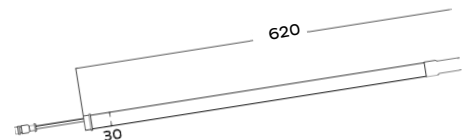

PIXITUBE 8-IC is a DMX 3D clear tube, with 32 SMD5050 RGB and 8 pixels control. It is designed to be suspended from the ceiling in a grid of numerous tubes. With a 360° view of lighting effect, it is perfect to be the center piece of clubs, stages and all indoor events applications.

SOURCE Light source: 32 SMD5050 RGB

OPTICAL SYSTEM Cover: Clear
View angle: 360°

CONTROL & PROGRAMMING Pixels control: 8
Color mixing: RGB
Control protocols: DMX
Control channels: 24 CHs
Address settings: Manual

ELECTRICAL Input voltage: 24V
Power consumption: 5 watts

CONNECTIONS Power and data connection: 15cm 5 pin female and male connection

PHYSICAL Diameter: 30mm
Length: 620mm
IP rating: 20
Operating temperature: -20°C/50°C

Dimensions

Connection