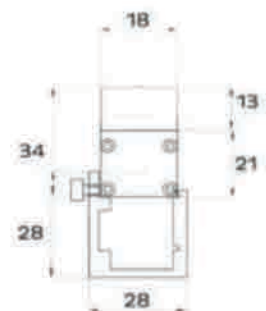

ELECTRICAL : Inputvoltage: 24V
Power consumption: 8 watts

CONNECTIONS : Power and data connection: 15cm 5 pin female and male connection
Cable entry: Bottom

PHYSICAL : Dimensions: 750 x 28 x 50mm (without bracket)
750 x 35 x 90mm (with bracket)
Color: Black
IP rating: 20
Operatingtemperature: -40°C/50°C

Dimensions

Connection